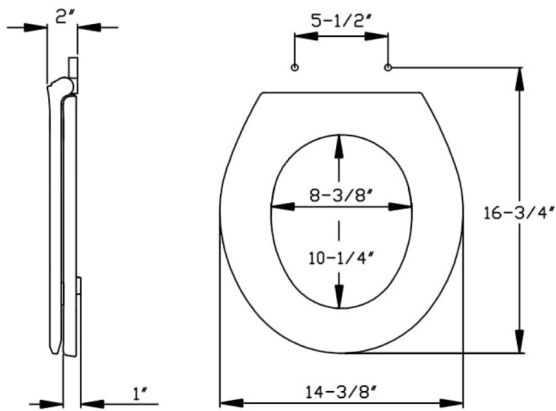

Product Specifications

Shape	Round
Seat Material	Centocore wood
Seat Form	Closed front
Commercial Hinge	No
Bolt Material	Stainless steel
Hardware Material	Stainless Steel
Check Hinge	No
Cover	Yes
Custom Gasket	Yes
Color	White

Dimensions shown are nominal and may vary within a range of tolerance. Product specifications are subject to change without notice.